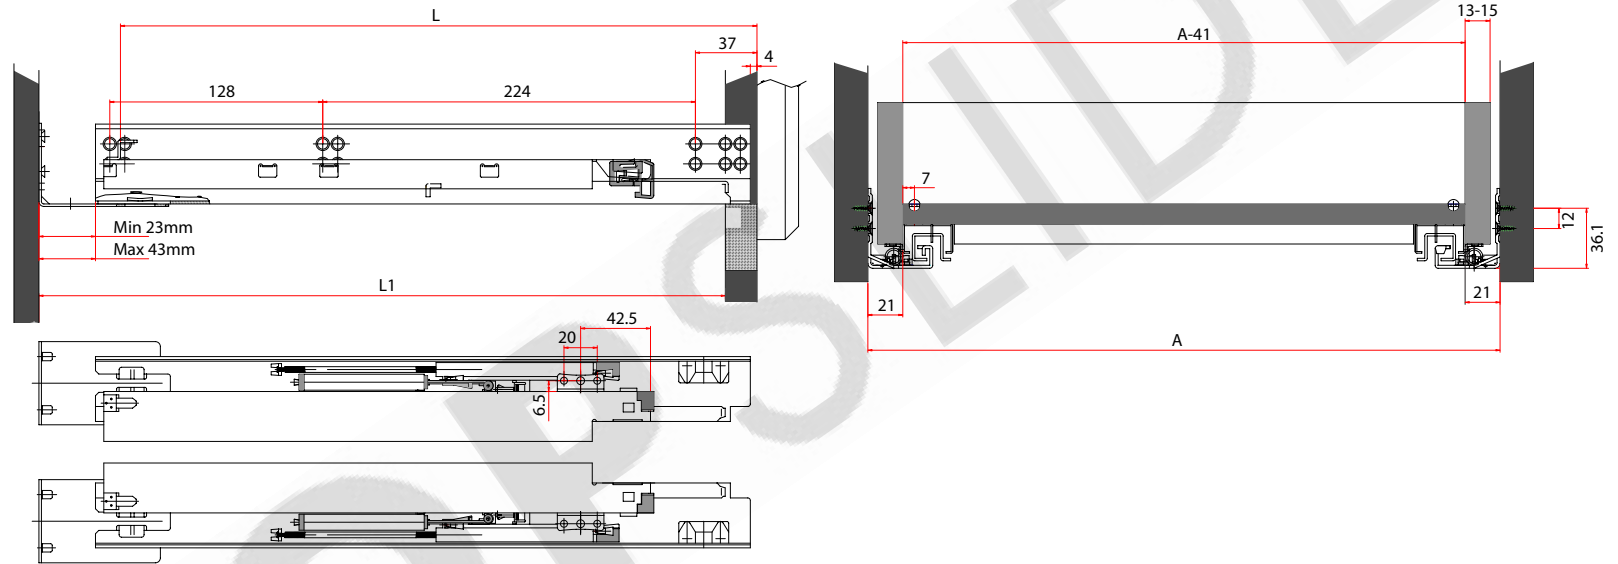

CC44

Concealed Comfort Close

Under mount slide with soft close

Applications:

- Kitchens
- Closets
- Home furniture
- Office furniture

Features:

- 75 lb./ 32kg load rating
- Full extension
- Side mounted
- Clips for quick mount and disconnect
- Face frame bracket
- Soft close
- Adjustment of drawer front
- 32mm system hole pattern
- Zinc finish

Options:

- Available in European pin version
- Sizes: 15", 18" and 21"

Length	15"	18"	21"
L	381	457	533
L1	416	494	568
L1	436	514	588
?	10	10	10

Model No. CC44
Concealed Comfort Close